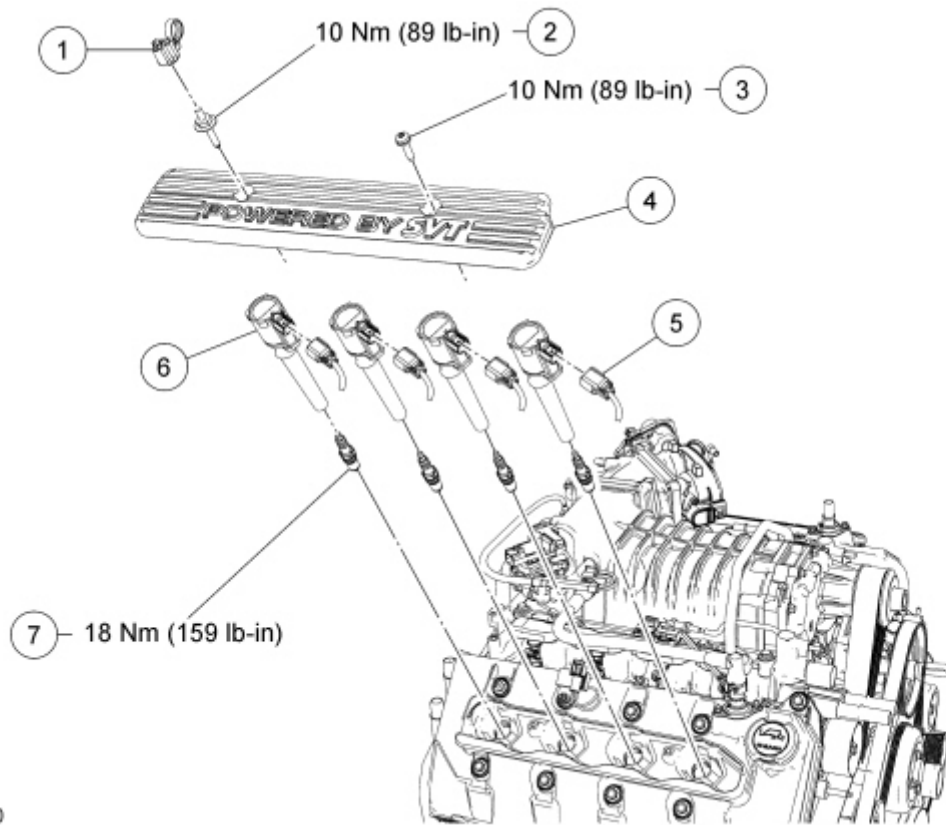

## Engine Ignition Components — Exploded View

### LH Ignition Components

Item	Part Number	Description
1	W701621	Ignition coil-on-plug cover bolt (2 required)
2	6P067	Ignition coil-on-plug cover
3	14A464	Ignition coil-on-plug electrical connector (part of 12B637) (4 required)
4	12A366	Ignition coil-on-plug (4 required)
5	12405	Spark plug (4 required)

### RH Ignition Components

N0084920

Item	Part Number	Description
1	W706827	Wire harness retainer (part of 12B637)
2	W712595	Ignition coil-on-plug cover stud bolt
3	W701624	Ignition coil-on-plug cover bolt
4	6P068	Ignition coil-on-plug cover
5	14A464	Ignition coil-on-plug electrical connector (part of 12B637) (4 required)
6	12A366	Ignition coil-on-plug (4 required)
7	12405	Spark plug (4 required)