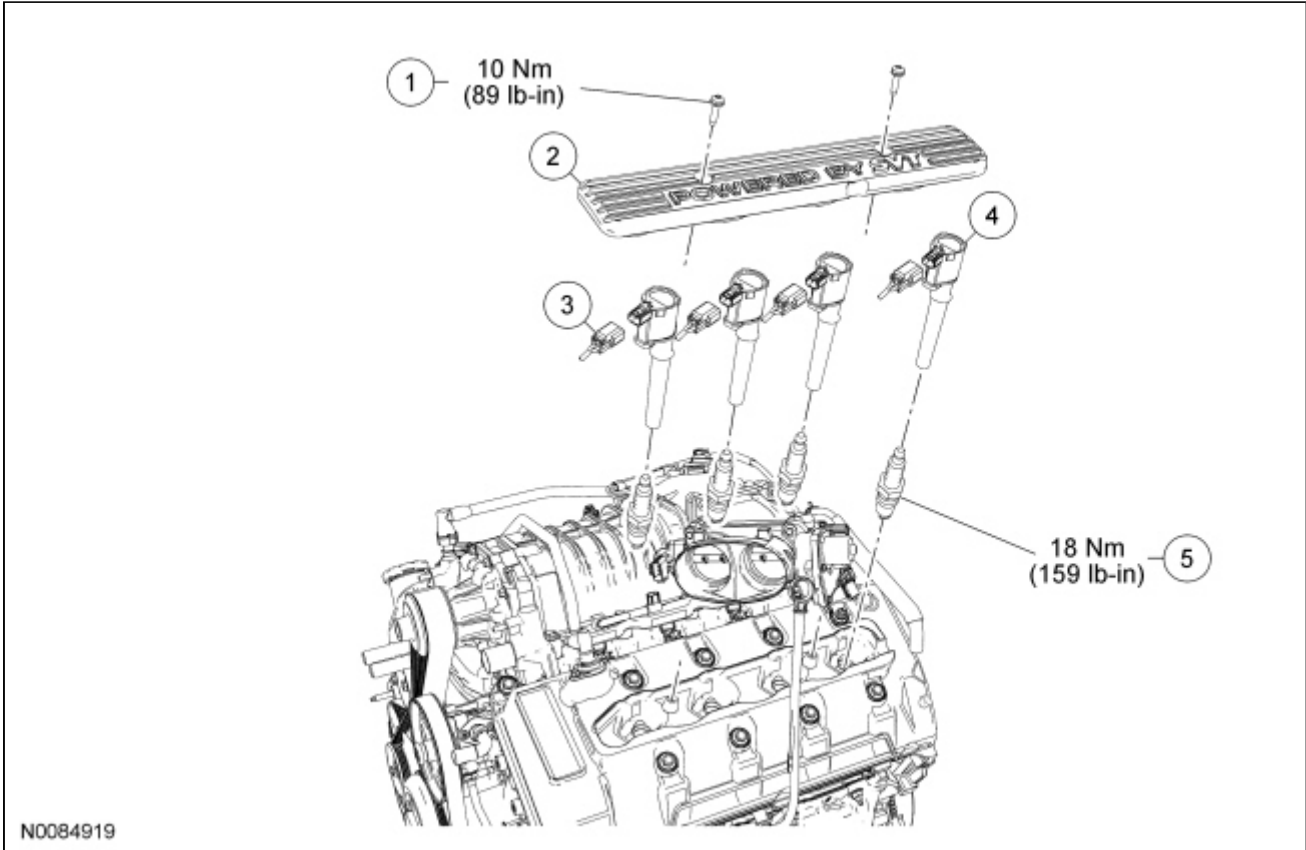

## Engine Ignition Components — Exploded View

### LH Ignition Components

Item	Part Number	Description
1	W701621	Ignition coil-on-plug cover bolt (2 required)
2	6P067	Ignition coil-on-plug cover
3	14A464	Ignition coil-on-plug electrical connector (part of 12B637) (4 required)
4	12A366	Ignition coil-on-plug (4 required)
5	12405	Spark plug (4 required)

### RH Ignition Components

N0084920

Item	Part Number	Description
1	W706827	Wire harness retainer (part of 12B637)
2	W712595	Ignition coil-on-plug cover stud bolt
3	W701624	Ignition coil-on-plug cover bolt
4	6P068	Ignition coil-on-plug cover
5	14A464	Ignition coil-on-plug electrical connector (part of 12B637) (4 required)
6	12A366	Ignition coil-on-plug (4 required)
7	12405	Spark plug (4 required)